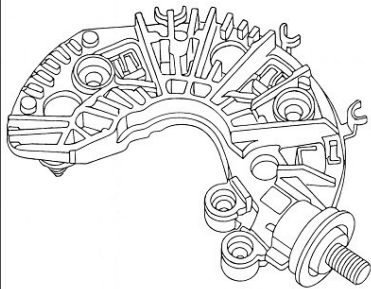

Артикул: VDB 1910
Применяемость: CHRYSLER 300M (LR)
CHRYSLER CONCORDE
JAGUAR S-TYPE II (X200)
TOYOTA LAND CRUISER 100 (_J1_)
Цена розничная: 2110

Название: Мост диодный ген. для а/м Toyota Camry V50 (11-)/RAV4 (12-) 2.5i (VDB 1911)

ОЕМ: 0210900160, 0215800221, INR462

Артикул: VDB 1911

LEXUS ES (_Z10_, _A10_, _H10_)

LEXUS NX II (_A2_, _H2_)

LEXUS RX (_LA1_, _LH1_)

TOYOTA CAMRY (_V7_, _VA7_, _VH7_)

TOYOTA CAMRY Saloon (_V5_)

TOYOTA COROLLA Cross (ZVG1_, ZSG1_, MXGH1_, MXGA1_)

TOYOTA COROLLA Estate (_E21_)

TOYOTA COROLLA Hatchback (_E21_, _EA1_, _EH1_)

TOYOTA HIGHLANDER (GSU7_, AXUH7_, TXUA7_)

TOYOTA RAV 4 IV (_A4_)

TOYOTA RAV 4 V (_A5_, _H5_)

TOYOTA RAV 4 V VAN (_A5_, _H5_)

Применяемость:

Цена розничная: 3790

Название: Мост диодный ген. для а/м Toyota Land Cruiser Prado 120 (02-) 4.0i (VDB 1912)

ОЕМ: 2733016300, 2735722070, 2735723040, 2735723050,
27357B1010, INR402, INR402P, 3162177E10, 0215804510,
0215804630, 0215804760, 0215804880, 0215805510,
021580-5560, 0215806510

Артикул: VDB 1912

Применяемость: TOYOTA 4 RUNNER IV (_N21_)

TOYOTA LAND CRUISER PRADO (_J12_)

Цена розничная: 2250

Название: Мост диодный ген. для а/м Toyota Corolla (87-) 1.3i/Land Rover Discovery II (98-) 2.5TD (8 диодов, 40A) (VDB 1913)

ОЕМ: 0215804110, 0215804610, 0215805040, 0215805410,
0215806700, 31100PR7J01, 373804A310, RE51298,
KL4718W60, KLK118W60, 2735746310, 2735750060,
2735750080, 2735774170, INR733P, INR733PAL

Артикул: VDB 1913

LAND ROVER DEFENDER Cabrio (L316)

LAND ROVER DEFENDER Pick Up (L316)

LAND ROVER DEFENDER Station Wagon (L316, L315)

LAND ROVER DISCOVERY II (L318)

Применяемость: TOYOTA COROLLA (_E9_)

TOYOTA COROLLA Compact (_E9_)

TOYOTA COROLLA Liftback (_E9_)

TOYOTA SEQUOIA (_K3_, _K4_)

TOYOTA TUNDRA Pickup (_K3_, _K4_)