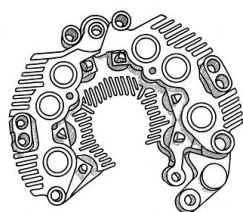

Цена розничная:

11250

Название:

Датчик ABS для а/м ГАЗель Next (4.6т) перед. (VS-ABS
0303)

ОЕМ:

A65R323862110, A21R233862110, 0265009569

Артикул:

VS-ABS 0303

Применяемость: