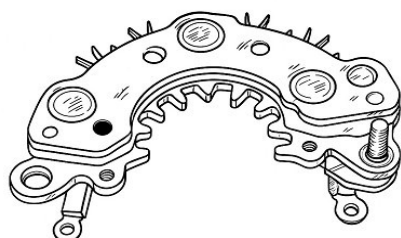

Цена розничная:

15900

Название:

Стартер для а/м Toyota Mark II X90 (92-)/Chaser X90 (92-)
2.0i 1кВт (LSt 1944)

ОЕМ:

2810070020, 2810070030, 2810070050, 1280005210,
2280000550, 2280000551, 2280005960, DSN999,
0986020611

Артикул:

LSt 1944

LEXUS IS I (_E1_)
TOYOTA ALTEZZA (_E1_)
TOYOTA CHASER (_X10_)
TOYOTA CHASER (_X8_)
TOYOTA CHASER (_X9_)
TOYOTA CRESTA V Saloon (_X10_)
TOYOTA CROWN (_S10_/_S12_)
TOYOTA CROWN (_S13_)
TOYOTA CROWN (_S14_)
TOYOTA CROWN (_S15_)
TOYOTA CROWN (_S17_)
TOYOTA CROWN Estate (_S13_)
TOYOTA MARK II (_X10_)
TOYOTA MARK II (_X9_)
TOYOTA MARK II Estate
TOYOTA MARK II Estate (_X1_,_V2_)
TOYOTA MARK II IX Saloon (_X11_)
TOYOTA MARK II VI Saloon
TOYOTA MARK II VIII Saloon (_X10_)
TOYOTA VEROSSA (_X11_)

Применяемость: