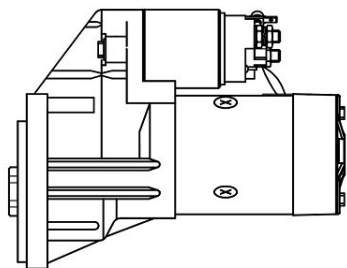

Применяемость:

NISSAN CABSTAR (F23, H41, H42)
NISSAN CABSTAR (F23, H41, H42) | ATLAS
NISSAN CARAVAN Van (E25)
NISSAN NAVARA (D21)
NISSAN NAVARA (D22)
NISSAN NAVARA Platform/Chassis (D21)
NISSAN NAVARA Platform/Chassis (D22)
NISSAN PATROL GR V Wagon (Y61)
NISSAN PICK UP (D21)
NISSAN PICK UP (D22)
NISSAN TERRANO I (WD21)
NISSAN TERRANO II (R20)
NISSAN TERRANO II Van (R20)
NISSAN TERRANO REGULUS (R50)
NISSAN URVAN Bus (E24)
NISSAN URVAN Van (E24)
RENAULT 30 (127_)

Цена розничная:

13450

Название:

Стартер для а/м Nissan Patrol (10-) 5.6i 2кВт (LSt 1435)

ОЕМ:

233001CA0A, 233001CA0B, 233001CA0C, M001T30671,
M001T30671ZC, M001T30671ZCKD, M001T30673,
M1T30671, M1T30671ZC, M1T30671ZCKD, M1T30673

Артикул:

Lst 1435

Применяемость:

INFINITI FX
INFINITI M (Y51)
INFINITI QX56
INFINITI QX70
NISSAN PATROL VI (Y62)

Цена розничная:

10450

Название:

Привод стартера (бендикс) для а/м Toyota Avensis T250 (03-) 2.0i/2.4i (VCS 1943)

ОЕМ:

282260H100, 2822628040, 2822628041, 0283009571

Артикул:

VCS 1943