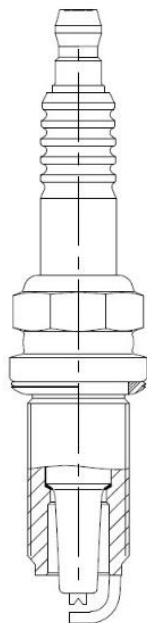

Тел.: (812) 336-23-93

www.startvolt.com

Почтовый адрес: 192102, г. Санкт-Петербург, а/я 210

Факт. адрес: 196627, г. Санкт-Петербург, Московское шоссе, д. 177, к. 2

10
ЛЕТ НА РЫНКЕ
АВТОЭЛЕКТРИКИ

**START
VOLT**

Свеча зажигания для автомобилей Toyota Land Cruiser Prado J120 (02-) 4.0i (кмпл. 4шт)

OEM: 90919-01235, 90919-01236, 96815, -LFR6C-11, MN128362

Артикул: VSP 0048

Применяемость: CITROEN: C1 (PM_, PN_)

MITSUBISHI: COLT CZC VI Convertible (RG), COLT VI (Z3_A, Z2_A)

PEUGEOT: 107 (PM_, PN_)

SMART: FORFOUR (454)

TOYOTA: LAND CRUISER PRADO (_J12_), YARIS (_P9_), AYGO (_B1_)

Розничная цена ..... **1180 P**