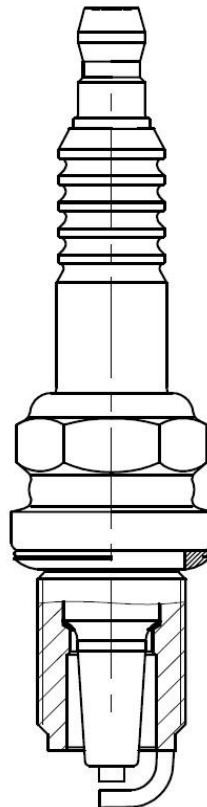

Свеча зажигания для автомобилей Mercedes-Benz C W202 (93-) 1.8i/S W140 (91-) 3.2i (кмпл. 4шт)

ОЕМ: 0031591603, 0031593103, 22401-10F16, 22401-40V06, 5962E2, 5962.F7, 5962.F8, 5962.JO, 5962.X5, 5962X8, 6237, 90919-YZZAB, -BCP6E

Артикул: VSP 0017

Применяемость: ALFA ROMEO: 75 (162_), 155 (167_), 164 (164_)

CITROEN: VISA, C15 Box Body/MPV (VD_), AX (ZA-_), BX (XB-_)

MERCEDES-BENZ: E-CLASS T-Model (S124), G-CLASS Cabrio (W463), SL (R129), E-CLASS T-Model (S210), E-CLASS Convertible (A124), C-CLASS (W202), 124 T-Model (S124), 124 Saloon (W124), C-CLASS T-Model (S202), E-CLASS Coupe (C124), S-CLASS (W140), G-CLASS (W463), E-CLASS (W210), E-CLASS (W124), 124 Coupe (C124), S-CLASS Coupe (C140), 124 Convertible (A124)

NISSAN: SUNNY II Hatchback (N13), SUNNY II (N13, B12)

PEUGEOT: 405 I Break (15E), 309 I (10C, 10A), 309 II (3C, 3A), 605 (6B), 405 I (15B), 205 I (741A/C), 205 II (20A/C)

PUCH: G-MODELL (W463)

ROVER: 200 II Hatchback (XW), 200 II Convertible (XW)

Розничная цена ..... **880 Р**