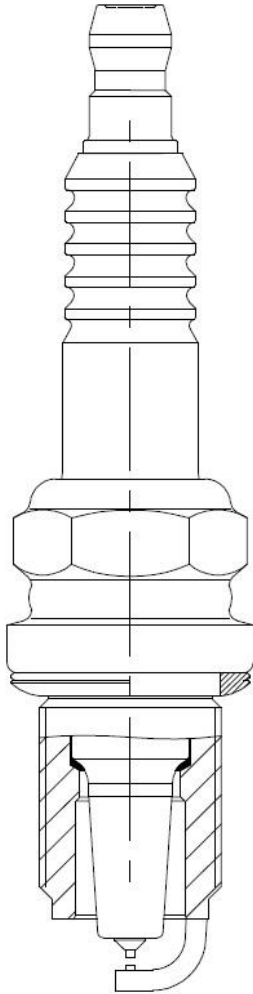

**Свеча зажигания для автомобилей Volvo XC90 (02-)
2.5T/Hyundai Sonata EF (01-) 2.7i Pt+Pt**

ОЕМ: 0060569957, 0060579903, 0060810689, 22401-53V16, 22401AA400, 30637308791, 30637308887, 30637308, 3500, 60810689, 60569957, 60579903, 8692070, 8692071, 8692072, -PFR6B

Артикул: VSP 1010

Применяемость: ALFA ROMEO: 166 (936_), 164 (164_), 33 (907_), GT (937_), 33 Sportwagon (905_), 145 (930_), 33 (905_), 156 Sportwagon (932_), 156 (932_), GTV (916_), SPIDER (916_), 33 Sportwagon (907_), 146 (930_), 147 (937_)

AUDI: A6 C4 Avant (4A5), A6 C4 (4A2), A8 D2 (4D2, 4D8)

HYUNDAI: SONATA IV (EF)

INFINITI: G20, Q45 I

LANCIA: KAPPA Coupe (838_), KAPPA (838_), THESIS (841_), KAPPA SW (838_)

SUBARU: OUTBACK (BL, BP), LEGACY IV Estate (BP), IMPREZA Coupe (GFC), LEGACY I (BC), IMPREZA Saloon (GC), FORESTER (SF_), OUTBACK (BE, BH), LEGACY I Estate (BC, BF, BJ), FORESTER (SG_), IMPREZA Estate (GF), IMPREZA Saloon (GD), IMPREZA Estate (GG), LEGACY IV (BL)

VOLVO: XC90 I (275), C70 I Coupe (872), C70 I Convertible (873), 850 Estate (855), 850 (854), S80 I (184), S70 (874), S40 I (644), V70 II (285), XC70 I Cross Country (295), V70 I (875, 876), S60 I (384), V40 Estate (645)

Розничная цена ..... **765 P**