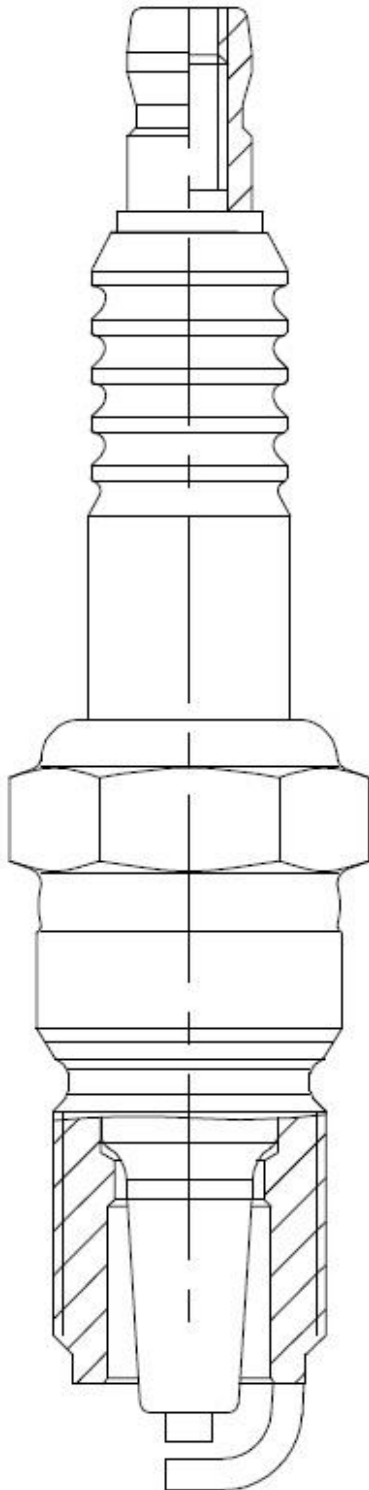

Свеча зажигания для автомобилей Mercedes-Benz E W124 (84-)/E W190 (82-) 2.0i/2.3i

ОЕМ: 0021594903, 0021595603, 0021596803, 0021596903, 0031590603, 0031590703, 0031593403, 0031593503, 3812, 5962.05, 5962.09, 5962.14, 5962.15, 5962.72, 5962.87, 7700722095, 7700737458, 7700852522, 7701021767, 7701041215, 7701366137, 7701366270, 7701366514, 90098-20635, 90098-20885, 95611941, A0021594903, A0021595603, A0021596803, A0021596903, A0031590603, A0031590703, A0031593403, A0031593503, -BP6EFS

Артикул: VSP 1506

Применяемость: ALPINE: A310

AUSTIN: AMBASSADOR I Fastback, MAXI I Fastback

CITROEN: GS Break, CX I (MA), C15 Box Body/MPV (VD_), CX I Break (MA), BX Break (XB-_), BX (XB-_), AXEL, CX II Break, VISA, GS, LNA, CX II

LAND ROVER: 88/109 MK III Open Off-Road Vehicle, 88/109 MK III Closed Off-Road Vehicle

MERCEDES-BENZ: G-CLASS (W461), 123 T-Model (S123), G-CLASS Cabrio (W463), E-CLASS T-Model (S124), 123 Saloon (W123), G-CLASS (W460), T1 Bus (B601), SL (R129), 123 Coupe (C123), 190 (W201), SL (R107), 124 T-Model (S124), S-CLASS (W126), G-CLASS (W463), 124 Coupe (C124), HECKFLOSSE (W111, W112), 124 Saloon (W124), E-CLASS (W124)

PEUGEOT: 205 I Convertible (741B, 20D), 305 II (581M), 305 II Break (581E), 505 (551A), 309 I (10C, 10A), 305 I Break (581D), 604 (561A_), 304 Convertible (_04B_), 505 Break (551D), 304 (_04M_), 205 II (20A/C), 204 Convertible, 204, 205 I (741A/C), 104, 104 Coupe, 304 Coupe (_04C_), 204 Coupe, 504 Coupe, 304 Break (_04D_), 204 Break, 305 I (581A)

PUCH: G-MODELL (W463)

RENAULT: 21 Saloon (L48_), 30 (127_), MASTER I Van (T_), FUEGO (136_), ESPACE II (J/S63_), 25 (B29_), SAFRANE I (B54_), TRAFIC Van (TXX), 18 (134_), 18 Variable (135_), 14 (121_), ESPACE I (J11_), TRAFIC Bus (TXW), 20 (127_), 5 (122_), MASTER I Bus (T_)

ROVER: 2000-3500 Hatchback (SD1)

TALBOT: SIMCA SIM4, SAMBA Convertible, TAGORA, SAMBA

TRIUMPH: DOLOMITE (W, TW)

VOLVO: 260 (P262, P264), 260 Estate (P265)

Розничная цена ..... **270 P**